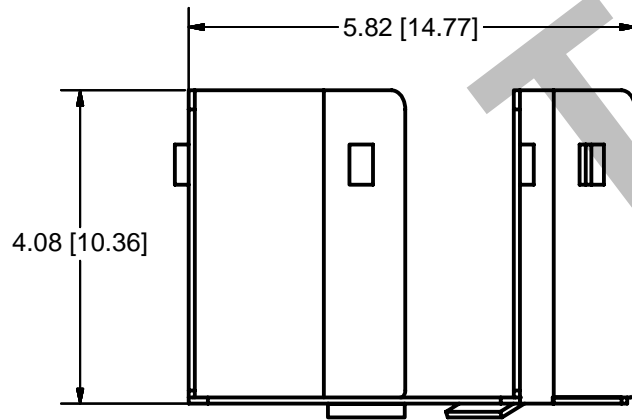

TOP VIEW

ISOMETRIC VIEW

END VIEW

SIDE VIEW

Part Number 027-1000-4489 Shown Above