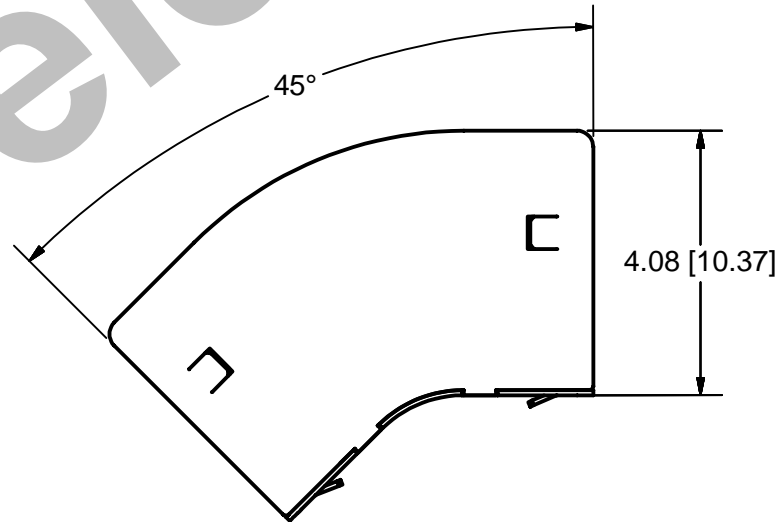

TOP VIEW

ISOMETRIC VIEW

END VIEW

SIDE VIEW

Part Number 027-1000-4488 Shown Above