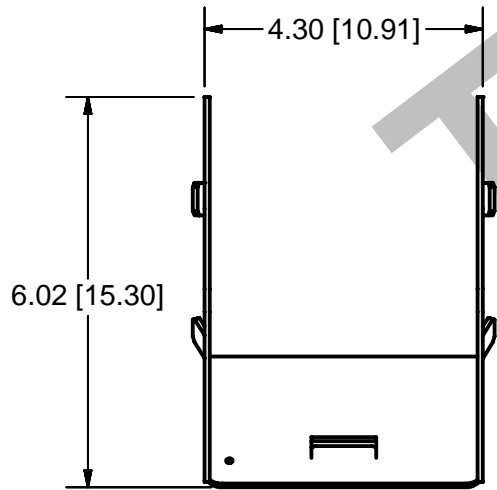

TOP VIEW

ISOMETRIC VIEW

END VIEW

SIDE VIEW

Part Number 027-1000-4488 Shown Above