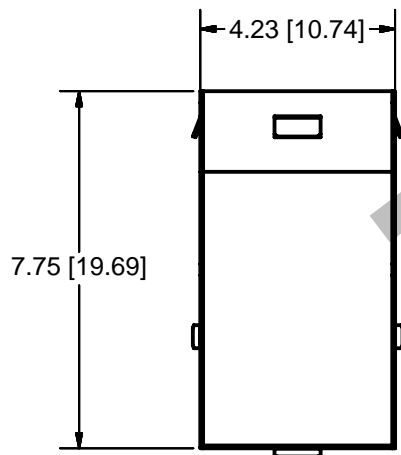

TOP VIEW

ISOMETRIC VIEW

END VIEW

SIDE VIEW

Part Number 027-1000-4473 Shown Above