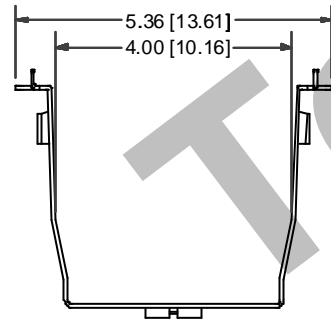

TOP VIEW

ISOMETRIC VIEW

FRONT VIEW

SIDE VIEW

Part Number 027-2000-4009 Shown Above